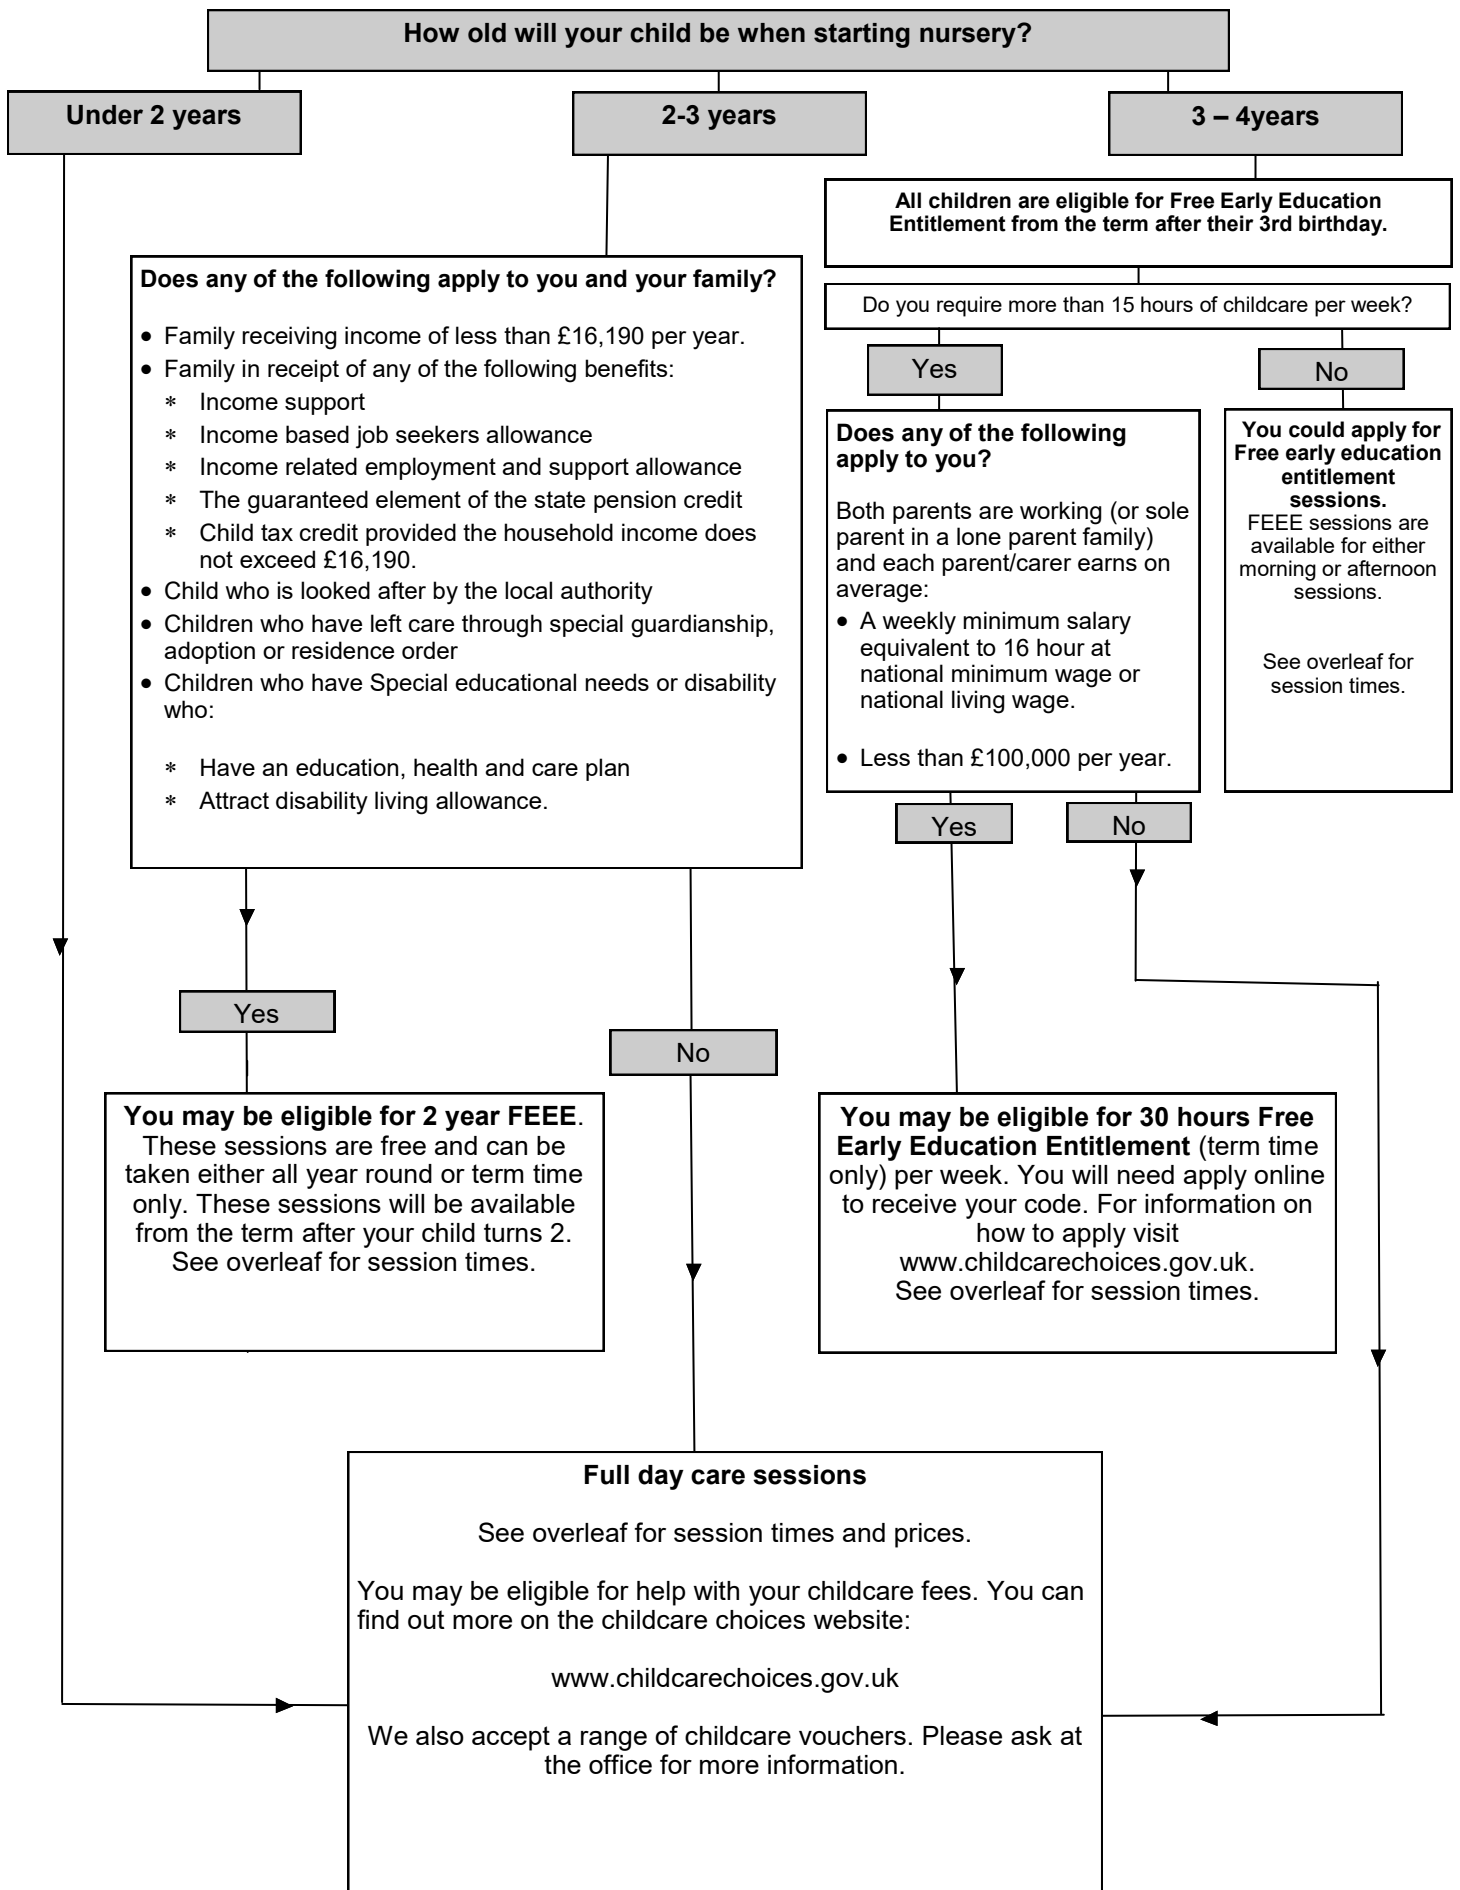

Childcare options at Ireland Wood Children's Centre.

We aim to provide childcare in a way that is as flexible as possible. We provide full day care sessions and Free Early Education Entitlement sessions for 2, 3 & 4 year olds. The flow chart below will help you to work out which sessions are most suitable for you and your family.

Session times and prices

Full day care session hours and prices. These sessions are provided for 51 weeks of the year. We do not provide term time only places.

Session type	Hours	Under 2's	Over 2's
Full Week	Monday to Friday 7.30 am—6.00 pm	£190.00	£180.00
Daily Session	7.30 am—6.00 pm	£43.00	£41.00
Morning Session	7.30 am—1.00 pm	£21.50	£20.50
Afternoon Session	1.00 pm—6.00 pm	£21.50	£20.50

If your child's birthday is between	Your child will be eligible from
1st January to 31st March	April (<i>after the Easter Holidays</i>)
1st April to 31st August	September (<i>after the summer holidays</i>)
1st September—31st December	January (<i>after the Christmas holidays</i>)